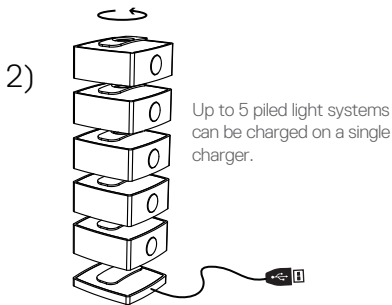

--Structures

presents

mini
Wish
design by Structures

Mini Wish is an artistic handmade lamp composed of 12 optical fibers.

It has a rechargeable lithium battery with a battery life of 4.5 to 40 hours.
The product is waterproof classed IPX4, it withstands rain in all conditions.

Charging:

When charging, a red pilot light indicates that charging has begun.

Battery level:

When the battery has only 20% remaining the light flashed 5 times.

To Charge your lamp:

Pull the cork lid to access the light system.

Fit the light system on the charger thanks to a quarter turn rotation.

The charger cable can be plugged into any standard USB port (phone charger, computer)

Find all our products on :

www.structures.me