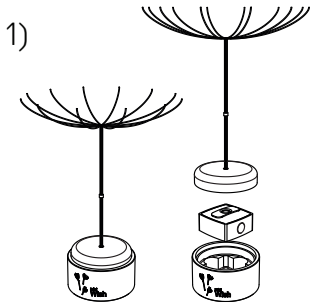

--Structures

presents

mini
Wish
design by Structures

Mini Wish is an artistic handmade lamp composed of 12 optical fibers.

It has a rechargeable lithium battery with a battery life of 4.5 to 40 hours.
The product is waterproof classed IPX4, it withstands rain in all conditions.

Instructions:

- 1 clic : Red light (40 hours battery life)
 - 2 clics : 20 lumens (12 hours battery life)
 - 3 clics : 40 lumens (7 hours battery life)
 - 4 clics : 60 lumens (4.5 hours battery life)
- ON/OFF: Either press and hold or 3 seconds time delay.

Charging:

When charging, a red pilot light indicates that charging has begun.

Battery level:

When the battery has only 20% remaining the light flashed 5 times.

To Charge your lamp:

Pull the cork lid to access the light system.

Fit the light system on the charger thanks to a quarter turn rotation.

The charger cable can be plugged into any standard USB port (phone charger, computer)

Find all our products on :

www.structures.me