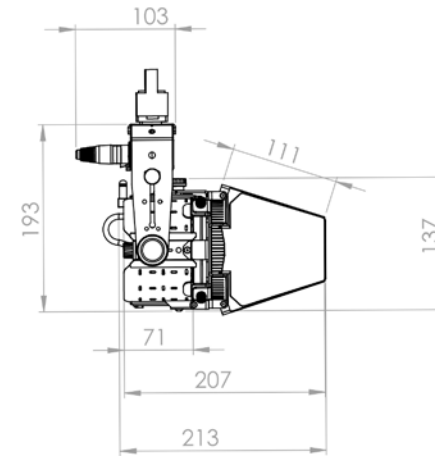

Mechanical drawing:

Specifications and benefits

- > Interchangeable Soraa AR111 lamp
- > Interchangeable beam spreaders and CCT shifters
- > Dimmable range: 10%-100%
- > Flicker free high performance dimmer
- > DMX 512 built-in and CRMX by LumenRadio controller
- > Manual/DMX dimmer mode
- > Lighting track adapter
- > 85-264 VAC / ~20W